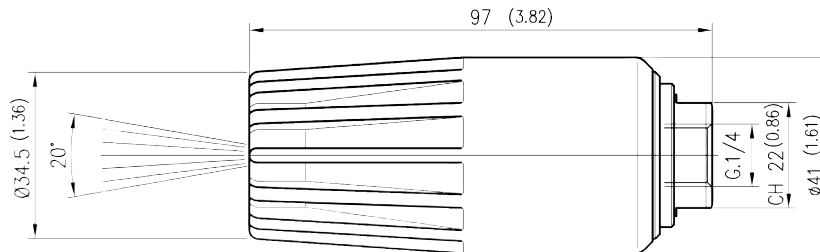

### SPECIFICATIONS

Part Number	YR23K20	YR23K25	YR23K30	YR23K35	YR23K40	YR23K45	YR23K50	YR23K55	YR23K60	YR23K65	YR23K70	YR23K80
Size	2.0	2.5	3.0	3.5	4.0	4.5	5.0	5.5	6.0	6.5	7.0	8.0
Color Code	Lt. Green	Pink	White	Brown	Yellow	Blue	Purple	Red	Green	Lt. Blue	Orange	Silver
Minimum Pressure	435 PSI											
Maximum Pressure	2300 PSI											
Maximum Temperature	212° F											
Inlet	1/4" BSP-F											
Weight	0.9 lbs											

### DIMENSIONS