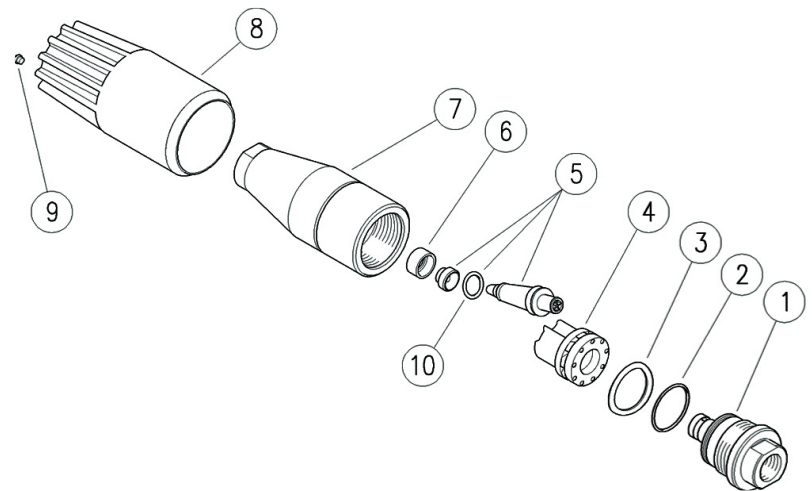

### SPECIFICATIONS

Part Number	YR23K20	YR23K25	YR23K30	YR23K35	YR23K40	YR23K45	YR23K50	YR23K55	YR23K60	YR23K65	YR23K70	YR23K80
Size	2.0	2.5	3.0	3.5	4.0	4.5	5.0	5.5	6.0	6.5	7.0	8.0
Color Code	Lt. Green	Pink	White	Brown	Yellow	Blue	Purple	Red	Green	Lt. Blue	Orange	Silver
Minimum Pressure	435 PSI											
Maximum Pressure	2300 PSI											
Maximum Temperature	212° F											
Inlet	1/4" BSP-F											
Weight	0.9 lbs											

### DIMENSIONS

### PARTS LIST

No.	Part No.	Description	Qty.
1	Y25166331	Coupling, 1/4" BSP-F, YR23K40	1
1	Y25163431	Coupling, 1/4" BSP-F, YR23K45	1
1	Y25163431	Coupling, 1/4" BSP-F, YR23K50	1
1	Y25163531	Coupling, 1/4" BSP-F, YR23K55	1
1	Y25163531	Coupling, 1/4" BSP-F, YR23K60	1
1	Y25164531	Coupling, 1/4" BSP-F, YR23K65	1
1	Y25163631	Coupling, 1/4" BSP-F, YR23K70	1
2	Y10307201	O-ring, 1.78 x 20.35, Ni 85	1
3	Y25162663	Washer, 14.8 x 23 x 0.1 mm, Sst.	1
4	Y25163122	Turbine	1
5	Y25168324	Spacer Kit, YR23K20	1
5	Y25165924	Spacer Kit, YR23K25	1
5	Y25166024	Spacer Kit, YR23K30	1
5	Y25163324	Spacer Kit, YR23K35	1
5	Y25163724	Spacer Kit, YR23K40	1
5	Y25163724	Spacer Kit, YR23K45	1
5	Y25163824	Spacer Kit, YR23K50	1
5	Y25166824	Spacer Kit, YR23K55	1
5	Y25163924	Spacer Kit, YR23K60	1
5	Y25164024	Spacer Kit, YR23K65	1
5	Y25164124	Spacer Kit, YR23K70	1
5	Y25166924	Spacer Kit, YR23K80	1
6	Y25162485	Seal, 7.2 x 12 x 6	1
7	Y25162231	Housing	1
8	Y25168185	Knob, Yellow	1
9	Y15200040	Stud, Dark Yellow	1
10	Y10323000	O-ring, 3.53 x 7.52	2