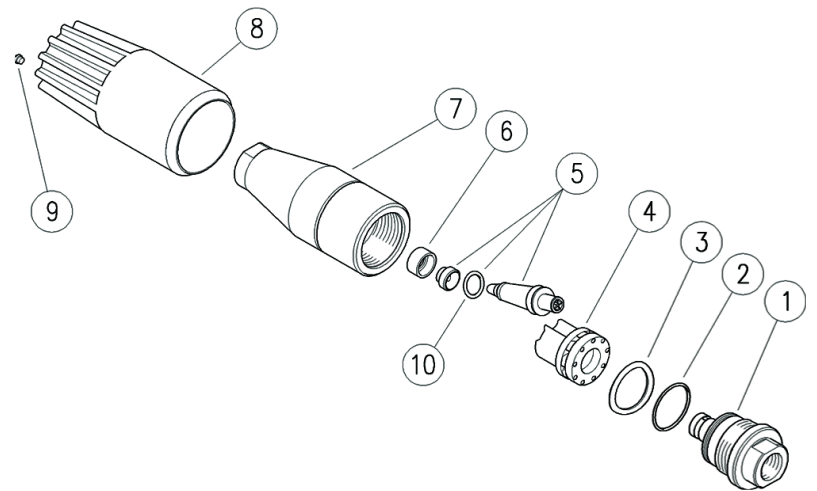

FEATURES

- Strong brass structure
- Highly shock resistant ceramic seat and nozzle
- Oversized bearings for long life
- Can be used in any position

SPECIFICATIONS

Part Number	YR51K30	YR51K35	YR51K40	YR51K45	YR51K50	YR51K55	YR51K60	YR51K65	YR51K70	YR51K80
Size	3.0	3.5	4.0	4.5	5.0	5.5	6.0	6.5	7.0	8.0
Color Code	White	Brown	Yellow	Blue	Purple	Red	Green	Light Blue	Orange	Silver
Minimum Pressure	2600 PSI									
Maximum Pressure	5100 PSI									
Maximum Temperature	212° F									
Inlet	1/4" BSP-F									
Weight	0.9 lbs									

DIMENSIONS

PARTS LIST

Item	Part No.	Description	QTY.
1	Y25163431	Coupling, 1/4" BSP-F, YR51K30	1
1	Y25164531	Coupling, 1/4" BSP-F, YR51K35	1
1	Y25163631	Coupling, 1/4" BSP-F, YR51K40	1
1	Y25164631	Coupling, 1/4" BSP-F, YR51K45	1
1	Y25164731	Coupling, 1/4" BSP-F, YR51K50	1
1	Y25166131	Coupling, 1/4" BSP-F, YR51K55	1
1	Y25169531	Coupling, 1/4" BSP-F, YR51K60	1
1	Y25169231	Coupling, 1/4" BSP-F, YR51K65	1
1	Y25169331	Coupling, 1/4" BSP-F, YR51K70	1
1	Y25169431	Coupling, 1/4" BSP-F, YR51K80	1
2	Y10307201	O-ring, 1.78 x 20.35, Ni 85	1
3	Y25162663	Washer, 14.8 x 23 x 0.1 mm, Sst.	1
4	Y25163122	Turbine	1
5	Y25165924	Spares Kit, YR51K30	1
5	Y25166024	Spares Kit, YR51K35	1
5	Y25163324	Spares Kit, YR51K40	1
5	Y25163724	Spares Kit, YR51K45	1
5	Y25163824	Spares Kit, YR51K50	1
5	Y25166824	Spares Kit, YR51K55	1
5	Y25163924	Spares Kit, YR51K60	1
5	Y25164024	Spares Kit, YR51K65	1
5	Y25164124	Spares Kit, YR51K70	1
5	Y25166924	Spares Kit, YR51K80	1
6	Y25162485	Seal, 7.2 x 12 x 6	1
7	Y25162231	Housing	1
8	Y25169185	Knob, red	1
9	Y15200040	Stud, dark yellow	1
10	Y10323000	O-ring, 3.53 x 7.52	2