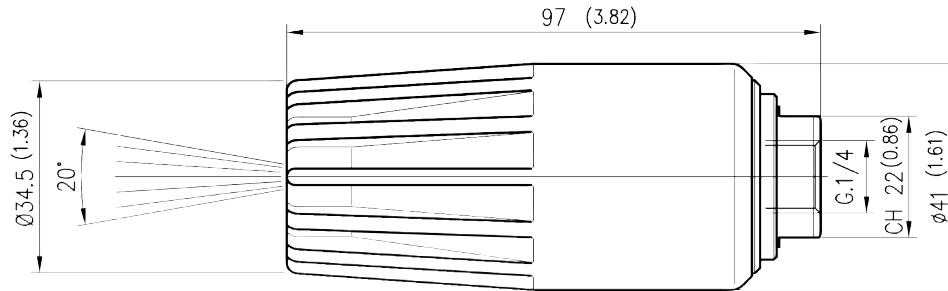

FEATURES

- Strong brass structure
- Highly shock resistant ceramic seat and nozzle
- Oversized bearings for long life
- Can be used in any position

SPECIFICATIONS

Part Number	YR51K30	YR51K35	YR51K40	YR51K45	YR51K50	YR51K55	YR51K60	YR51K65	YR51K70	YR51K80
Size	3.0	3.5	4.0	4.5	5.0	5.5	6.0	6.5	7.0	8.0
Color Code	White	Brown	Yellow	Blue	Purple	Red	Green	Light Blue	Orange	Silver
Minimum Pressure	2600 PSI									
Maximum Pressure	5100 PSI									
Maximum Temperature	212° F									
Inlet	1/4" BSP-F									
Weight	0.9 lbs									

DIMENSIONS

PARTS LIST

Item	Part No.	Description	QTY.
1	Y25163431	Coupling, 1/4" BSP-F, YR51K30	1
1	Y25164531	Coupling, 1/4" BSP-F, YR51K35	1
1	Y25163631	Coupling, 1/4" BSP-F, YR51K40	1
1	Y25164631	Coupling, 1/4" BSP-F, YR51K45	1
1	Y25164731	Coupling, 1/4" BSP-F, YR51K50	1
1	Y25166131	Coupling, 1/4" BSP-F, YR51K55	1
1	Y25169531	Coupling, 1/4" BSP-F, YR51K60	1
1	Y25169231	Coupling, 1/4" BSP-F, YR51K65	1
1	Y25169331	Coupling, 1/4" BSP-F, YR51K70	1
1	Y25169431	Coupling, 1/4" BSP-F, YR51K80	1
2	Y10307201	O-ring, 1.78 x 20.35, Ni 85	1
3	Y25162663	Washer, 14.8 x 23 x 0.1 mm, Sst.	1
4	Y25163122	Turbine	1
5	Y25165924	Spares Kit, YR51K30	1
5	Y25166024	Spares Kit, YR51K35	1
5	Y25163324	Spares Kit, YR51K40	1
5	Y25163724	Spares Kit, YR51K45	1
5	Y25163824	Spares Kit, YR51K50	1
5	Y25166824	Spares Kit, YR51K55	1
5	Y25163924	Spares Kit, YR51K60	1
5	Y25164024	Spares Kit, YR51K65	1
5	Y25164124	Spares Kit, YR51K70	1
5	Y25166924	Spares Kit, YR51K80	1
6	Y25162485	Seal, 7.2 x 12 x 6	1
7	Y25162231	Housing	1
8	Y25169185	Knob, red	1
9	Y15200040	Stud, dark yellow	1
10	Y10323000	O-ring, 3.53 x 7.52	2