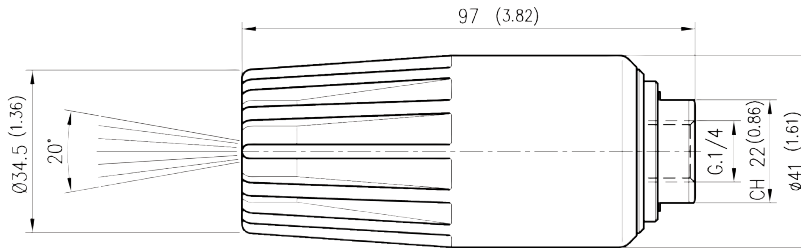

FEATURES

- Strong brass structure
- Highly shock resistant ceramic seat and nozzle
- Oversized bearings for long life
- Can be used in any position

SPECIFICATIONS

Part Number	YR36K30	YR36K35	YR36K40	YR36K45	YR36K50	YR36K55	YR36K60	YR36K65	YR36K70	YR36K80
Size	3.0	3.5	4.0	4.5	5.0	5.5	6.0	6.5	7.0	8.0
Color Code	White	Brown	Yellow	Blue	Purple	Red	Green	Light Blue	Orange	Silver
Minimum Pressure	1150 PSI									
Maximum Pressure	3650 PSI									
Maximum Temperature	212° F									
Inlet	1/4" BSP-F									
Weight	0.9 lbs									

DIMENSIONS

PARTS LIST

Item	Part No.	Description	QTY.
1	Y25166231	Coupling, 1/4" BSP-F, YR36K30	1
1	Y25163231	Coupling, 1/4" BSP-F, YR36K35	1
1	Y25163431	Coupling, 1/4" BSP-F, YR36K40	1
1	Y25164531	Coupling, 1/4" BSP-F, YR36K45	1
1	Y25163631	Coupling, 1/4" BSP-F, YR36K50	1
1	Y25164631	Coupling, 1/4" BSP-F, YR36K55	1
1	Y25163631	Coupling, 1/4" BSP-F, YR36K60	1
1	Y25164631	Coupling, 1/4" BSP-F, YR36K65	1
1	Y25164731	Coupling, 1/4" BSP-F, YR36K70	1
1	Y25166131	Coupling, 1/4" BSP-F, YR36K80	1
2	Y10307201	O-ring, 1.78 x 20.35, Ni 85	1
3	Y25162663	Washer, 14.8 x 23 x 0.1 mm, Sst.	1
4	Y25163122	Turbine	1
5	Y25165924	Spares Kit, YR36K30	1
5	Y25166024	Spares Kit, YR36K35	1
5	Y25163324	Spares Kit, YR36K40	1
5	Y25163724	Spares Kit, YR36K45	1
5	Y25163824	Spares Kit, YR36K50	1
5	Y25166824	Spares Kit, YR36K55	1
5	Y25163924	Spares Kit, YR36K60	1
5	Y25164024	Spares Kit, YR36K65	1
5	Y25164124	Spares Kit, YR36K70	1
5	Y25166924	Spares Kit, YR36K80	1
6	Y25162485	Seal, 7.2 x 12 x 6	1
7	Y25162231	Housing	1
8	Y25162185	Knob, blue	1
9	Y15200040	Stud, dark yellow	1
10	Y10323000	O-ring, 3.53 x 7.52	2