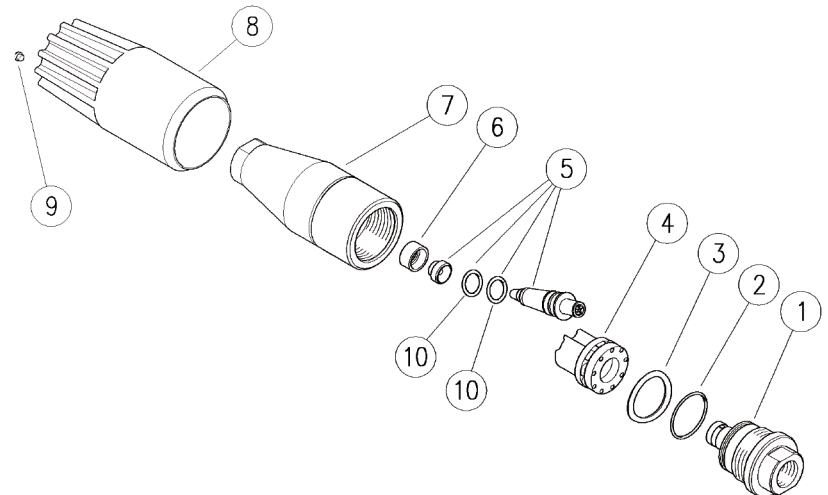

FEATURES

- Strong brass structure
- Highly shock resistant ceramic seat and nozzle
- Oversized bearings for long life
- Can be used in any position

SPECIFICATIONS

Part Number	YR36K30	YR36K35	YR36K40	YR36K45	YR36K50	YR36K55	YR36K60	YR36K65	YR36K70	YR36K80
Size	3.0	3.5	4.0	4.5	5.0	5.5	6.0	6.5	7.0	8.0
Color Code	White	Brown	Yellow	Blue	Purple	Red	Green	Light Blue	Orange	Silver
Minimum Pressure	1150 PSI									
Maximum Pressure	3650 PSI									
Maximum Temperature	212° F									
Inlet	1/4" BSP-F									
Weight	0.9 lbs									

DIMENSIONS

PARTS LIST

Item	Part No.	Description	QTY.
1	Y25166231	Coupling, 1/4" BSP-F, YR36K30	1
1	Y25163231	Coupling, 1/4" BSP-F, YR36K35	1
1	Y25163431	Coupling, 1/4" BSP-F, YR36K40	1
1	Y25164531	Coupling, 1/4" BSP-F, YR36K45	1
1	Y25163631	Coupling, 1/4" BSP-F, YR36K50	1
1	Y25164631	Coupling, 1/4" BSP-F, YR36K55	1
1	Y25163631	Coupling, 1/4" BSP-F, YR36K60	1
1	Y25164631	Coupling, 1/4" BSP-F, YR36K65	1
1	Y25164731	Coupling, 1/4" BSP-F, YR36K70	1
1	Y25166131	Coupling, 1/4" BSP-F, YR36K80	1
2	Y10307201	O-ring, 1.78 x 20.35, Ni 85	1
3	Y25162663	Washer, 14.8 x 23 x 0.1 mm, Sst.	1
4	Y25163122	Turbine	1
5	Y25165924	Spares Kit, YR36K30	1
5	Y25166024	Spares Kit, YR36K35	1
5	Y25163324	Spares Kit, YR36K40	1
5	Y25163724	Spares Kit, YR36K45	1
5	Y25163824	Spares Kit, YR36K50	1
5	Y25166824	Spares Kit, YR36K55	1
5	Y25163924	Spares Kit, YR36K60	1
5	Y25164024	Spares Kit, YR36K65	1
5	Y25164124	Spares Kit, YR36K70	1
5	Y25166924	Spares Kit, YR36K80	1
6	Y25162485	Seal, 7.2 x 12 x 6	1
7	Y25162231	Housing	1
8	Y25162185	Knob, blue	1
9	Y15200040	Stud, dark yellow	1
10	Y10323000	O-ring, 3.53 x 7.52	2