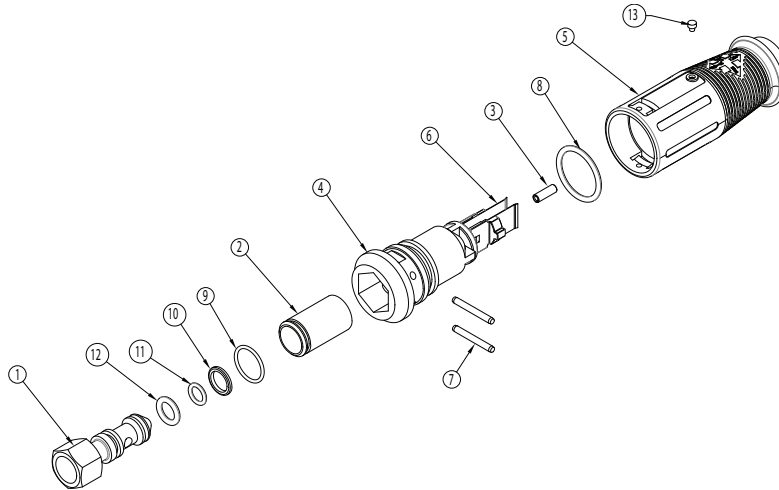

**GENERAL PUMP** *A member of the Interpump Group***DHL**  
**Adjustable Nozzle****FEATURES**

- Variable angle spray - 15° average angle
- High and low pressure settings allow for both cleaning and chemical application
- Durable, cost-effective design
- Higher-impact design offers superior cleaning

**AVAILABLE SIZES**

Part #	Nozzle Size	Nozzle Color	Button Number	Nozzle Number
DHL4086	0.86	Green	2660073	2520016
DHL4099	0.99	Pink	2660031	2520013
DHL4120	1.2	Brown	2660037	2520019
DHL4130	1.3	Yellow	2660038	2520020
DHL4140	1.4	Blue	2660039	2520021
DHL4150	1.5	Red	2660040	2520022
DHL4160	1.6	Green	2660041	2520023
DHL4170	1.7	Orange	2660042	2520024
DHL4180	1.8	Silver	2660043	2520025

**SPECIFICATIONS**

Part Number:	see chart at left
Maximum Volume	10.5 GPM
Rated Pressure:	3200 PSI
Maximum Temperature:	195°F
Port Sizes: Inlet	1/4" NPT-F
Dimensions:	4.5" x 1.75"
Weight:	.4 lbs.
Materials:	Brass, Stainless Steel, Buna-N, Plastic

**PARTS LIST**

ITEM	PART #	DESCRIPTION	QTY.
1	2510015	STEM	1
2	2510016	BUSHING	1
3	SEE CHART	NOZZLE	1
4	2660035	COVER, INNER	1
5	2660036	COVER	1
6	2540002	FLAPPER	1
7	2520026	PIN	2

ITEM	PART #	DESCRIPTION	QTY.
8	2701008	O-RING	1
9	2701007	O-RING	1
10	2660034	RING, GLIDE	1
11	2701006	O-RING	1
12	2701005	O-RING	1
13	SEE CHART	BUTTON, SEE CHART FOR COLOR	1